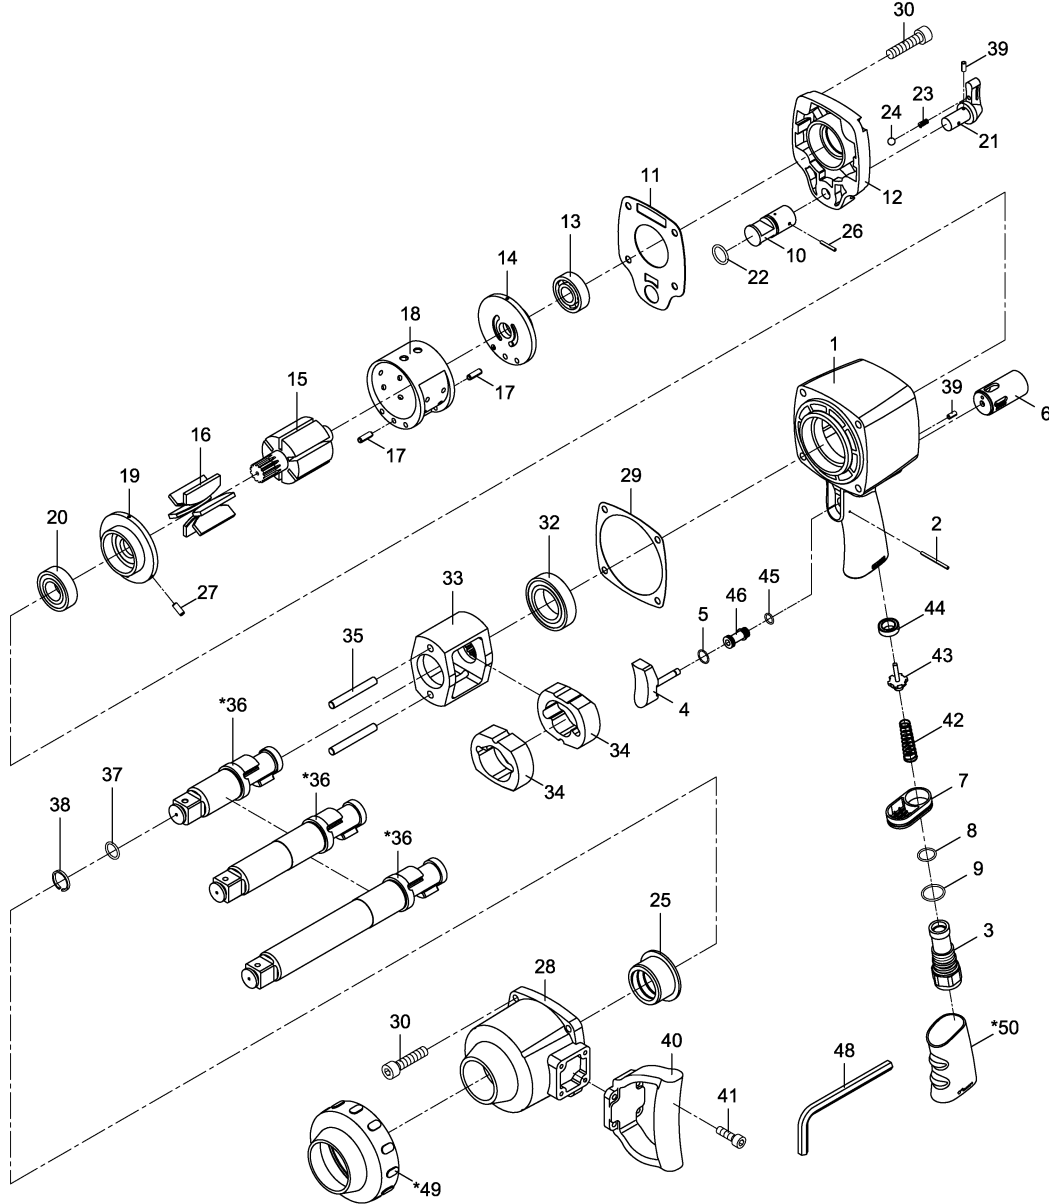

# OS-4075 GAV HAVALI SOMUN SÖKME

No.	Parts No.	Parça Adı	Fiyat \$	No.	Parts No.	Parça Adı	Fiyat \$
1	47-407501	Motor Housing	120.00	26	50102-12	Spring Pin (3x20)	1.00
2	SP02002600	Spring Pin (2x26)	1.00	27	SP04001000	Spring Pin (4x10)	1.00
3	47-407403	Air Inlet	15.00	28	47-407128	Hammer Case	55.00
4	47-407404	Trigger	5.00	29	47-407135	Gasket	8.00
5	52236	O-Ring (10.5x1)	1.00	30	47-407130-12	Screw (8) (M8x35)	1.00
6	47-407406	Reverse Valve Bushing	20.00	32	06008Z	Ball Bearing (6008Z)	15.00
7	47-407407	Exhaust Diffuser	5.00	33	47-407208	Hammer Cage	120.00
8	72009	O-Ring (15.7x1.7)	1.00	34	47-407211	Hammer (2)	45.00
9	72023	O-Ring (20.35x1.78)	1.00	35	47-407217	Hammer Pin (2)	5.00
10	47-407410	Reverse Valve	15.00		47-407202-11	Anvil (1")	160.00
11	47-407534	Gasket	8.00	*36	47-4072L02-61	Anvil (1" L=6")	
12	47-407520	Rear Cover	16.00		47-4072L02-81	Anvil (1" L=8")	240.00
13	0610146	Ball Bearing (6204)	8.00	37	10211	O-Ring (17.8x2.4)	1.00
14	47-407114	Rear End Plate	35.00	38	47-405112	Retainer Ring	2.00
15	47-407115	Rotor	70.00	39	70117-13	Spring Pin (2) (2.5x5)	1.00
16	47-407116	Rotor Blade (6)	5.00	40	47-407160	Dead Handle	22.00
17	SP06001800	Spring Pin (2) (6x18)	1.00	41	7H-753528	Screw (4) (M6x20)	1.00
18	47-407118	Cylinder	60.00	42	43-403647	Valve Spring	5.00
19	47-407119	Front End Plate	35.00	43	43-403148	Valve Stem	5.00
20	06205Z	Ball Bearing (6205Z)	10.00	44	43-403145	Rubber Spacer	5.00
21	47-407421	Reverse Lever	7.00	45	OR00765102	O-Ring (7.65x1.2)	1.00
22	OR01608204	O-Ring (16.8x2.4)	1.00	46	47-407446	Valve Bushing	6.00
23	43-403323	Spring	1.00	48	10018	Hex.Key Wrench (M5)	5.00
24	5K-3011B25	Steel Ball (9/64")	1.00	*49	47-407152	Rubber Grip	10.00
25	47-407225	Anvil Bushing	22.00	*50	47-407452	Rubber Grip	